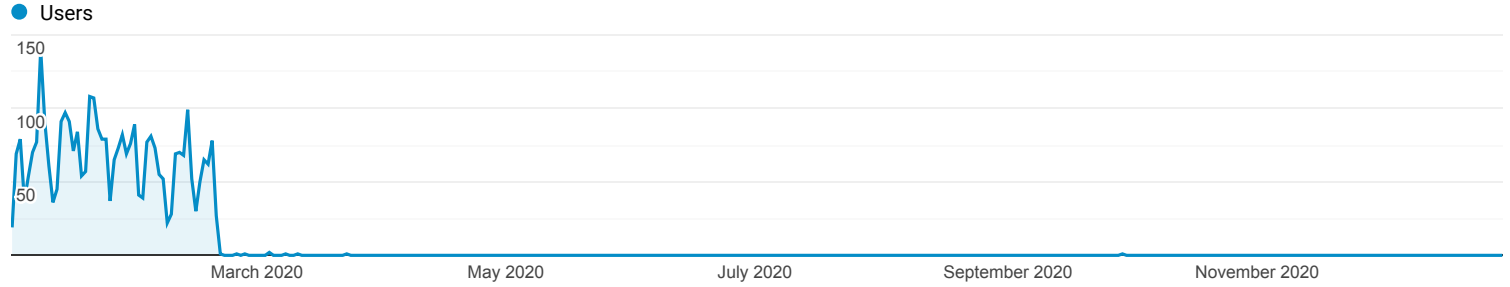

Audience Overview

All Users
100.00% Users

Jan 1, 2020 - Dec 31, 2020

Overview