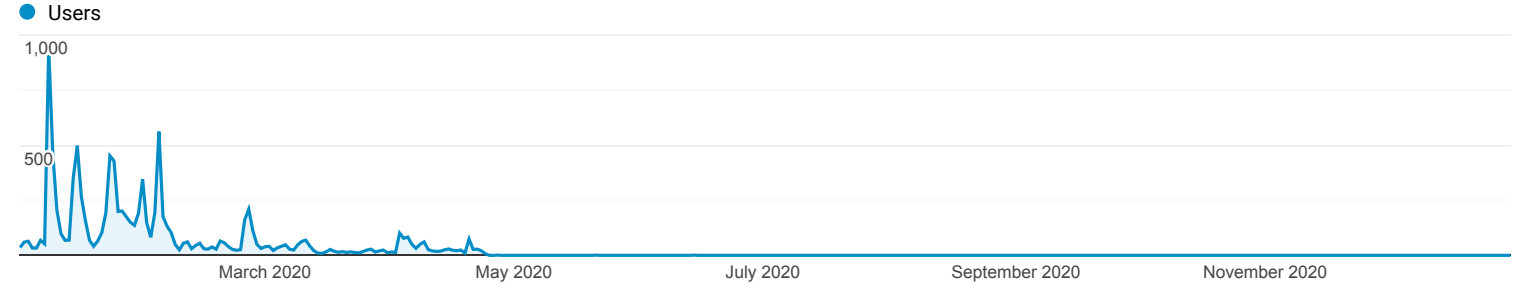

Audience Overview

All Users
100.00% Users

Jan 1, 2020 - Dec 31, 2020

Overview

Users 8,703	New Users 7,220	Sessions 11,357
Number of Sessions per User 1.30	Pageviews 20,320	Pages / Session 1.79
Avg. Session Duration 00:01:03	Bounce Rate 63.74%