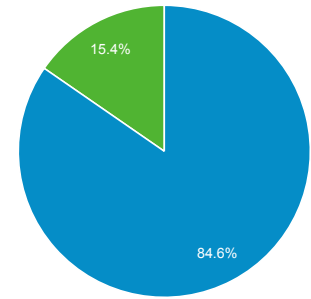

Users 6,863	New Users 6,706	Sessions 10,083
Number of Sessions per User 1.47	Pageviews 25,372	Pages / Session 2.52
Avg. Session Duration 00:01:52	Bounce Rate 63.63%	

■ New Visitor ■ Returning Visitor