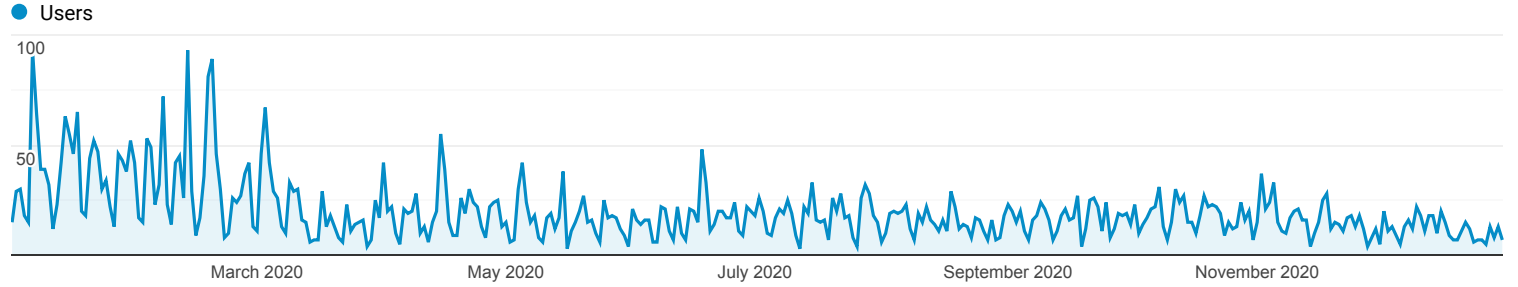

Audience Overview

All Users
100.00% Users

Jan 1, 2020 - Dec 31, 2020

Overview