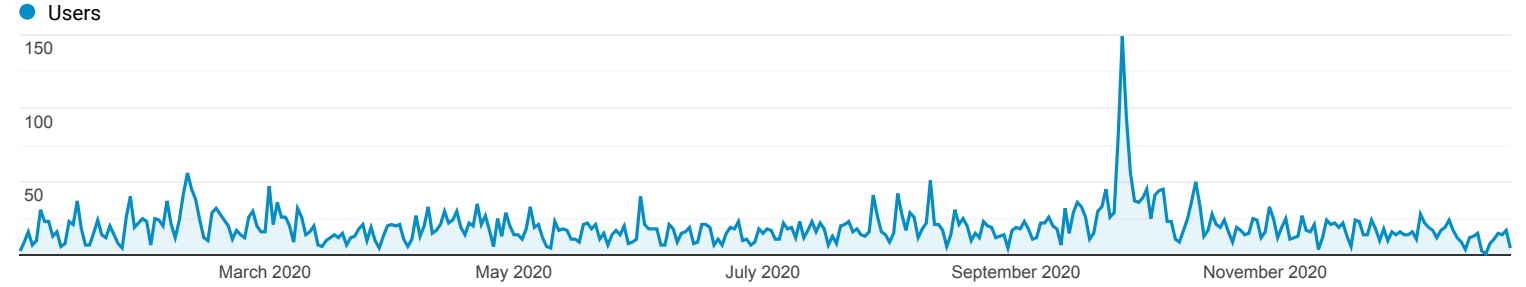

Audience Overview

All Users
100.00% Users

Jan 1, 2020 - Dec 31, 2020

Overview

Users 6,016	New Users 5,954	Sessions 7,662
Number of Sessions per User 1.27	Pageviews 25,321	Pages / Session 3.30
Avg. Session Duration 00:02:01	Bounce Rate 50.21%