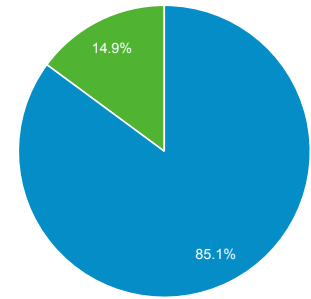

Users 5,537	New Users 5,312	Sessions 7,881
Number of Sessions per User 1.42	Pageviews 18,496	Pages / Session 2.35
Avg. Session Duration 00:01:51	Bounce Rate 63.02%	

■ New Visitor ■ Returning Visitor