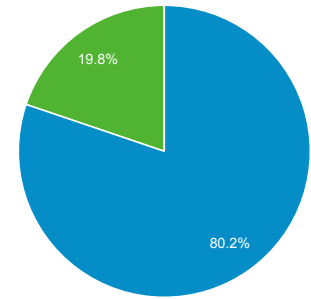

Users 2,771	New Users 2,537	Sessions 3,790
Number of Sessions per User 1.37	Pageviews 12,515	Pages / Session 3.30
Avg. Session Duration 00:02:26	Bounce Rate 49.02%	

■ New Visitor ■ Returning Visitor