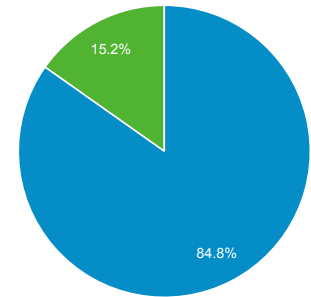

Users 8,570	New Users 8,551	Sessions 11,469
Number of Sessions per User 1.34	Pageviews 41,132	Pages / Session 3.59
Avg. Session Duration 00:02:08	Bounce Rate 44.72%	

■ New Visitor ■ Returning Visitor