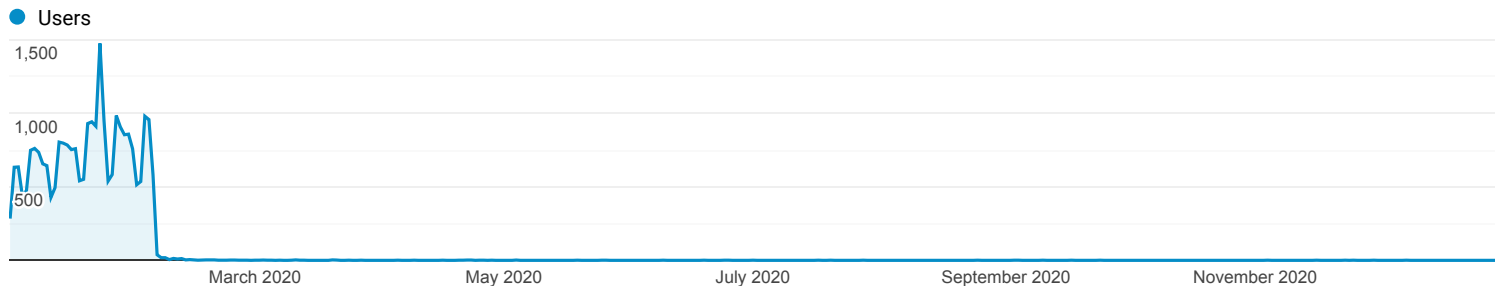

Audience Overview

All Users
100.00% Users

Jan 1, 2020 - Dec 31, 2020

Overview