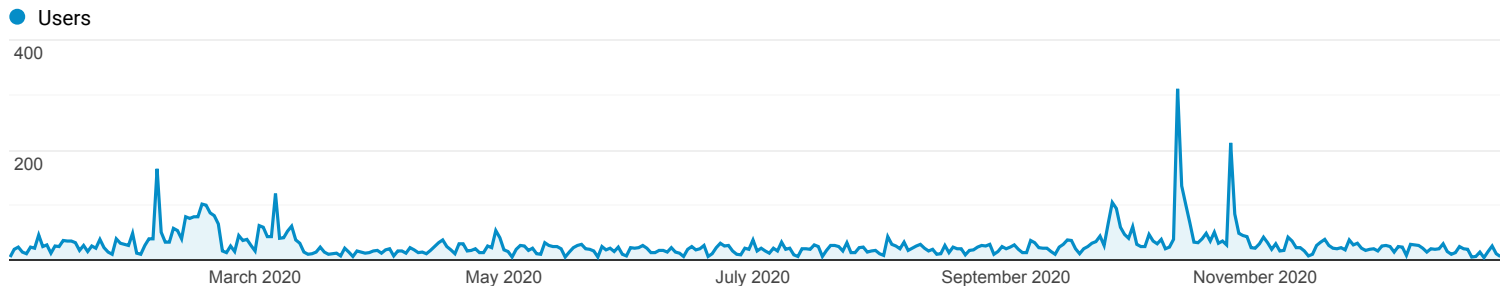

Audience Overview

Jan 1, 2020 - Dec 31, 2020

All Users
100.00% Users

Overview