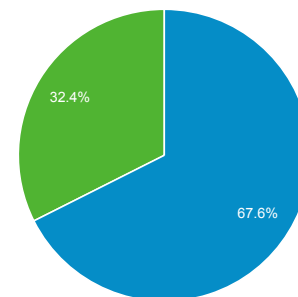

### Overview

Users

18,036

New Users

14,362

Sessions

31,234

Number of Sessions per User

1.73

Pageviews

76,688

Pages / Session

2.46

Avg. Session Duration

00:02:59

Bounce Rate

52.23%

■ New Visitor ■ Returning Visitor