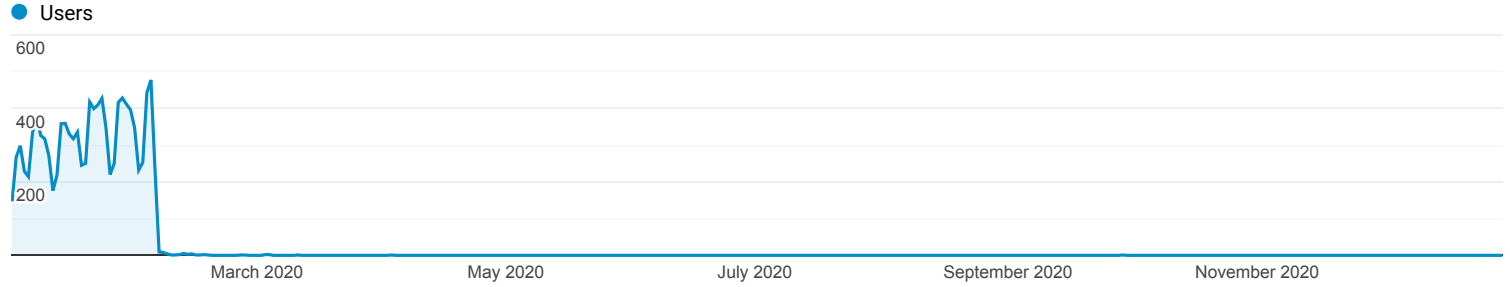

Audience Overview

All Users
100.00% Users

Jan 1, 2020 - Dec 31, 2020

Overview

Users 9,336	New Users 8,256	Sessions 12,641
Number of Sessions per User 1.35	Pageviews 19,618	Pages / Session 1.55
Avg. Session Duration 00:01:55	Bounce Rate 69.10%