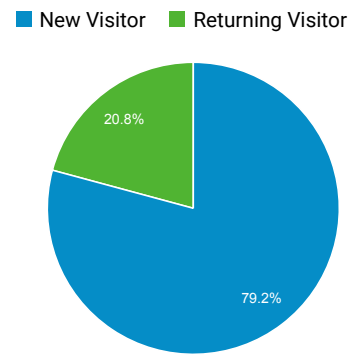

Language	Users	% Users
1. pt-pt	6,427	74.24%
2. en-us	1,057	12.21%
3. pt-br	591	6.83%
4. en-gb	176	2.03%
5. es-es	107	1.24%
6. it-it	38	0.44%
7. pt	36	0.42%
8. fr-fr	35	0.40%
9. zh-cn	28	0.32%
10. en	18	0.21%