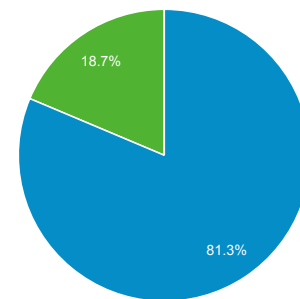

Users 11,819	New Users 11,701	Sessions 19,581
Number of Sessions per User 1.66	Pageviews 62,691	Pages / Session 3.20
Avg. Session Duration 00:02:02	Bounce Rate 52.04%	

■ New Visitor ■ Returning Visitor