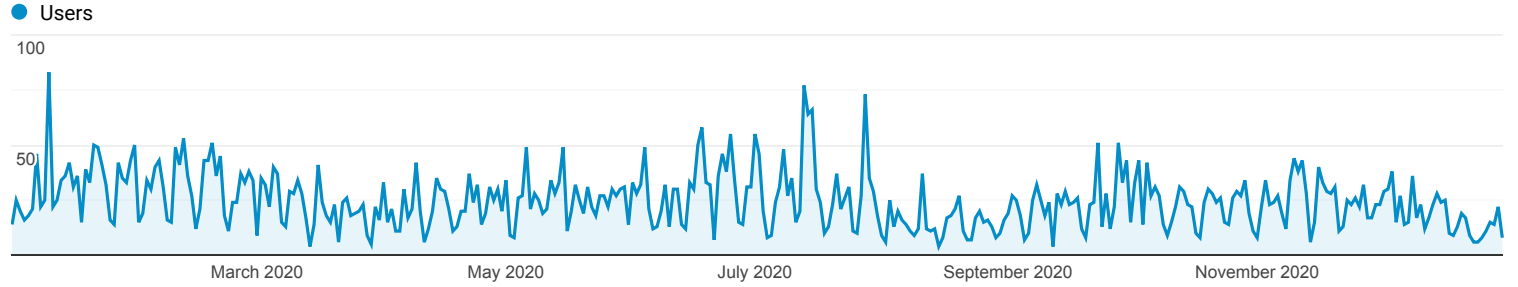

Audience Overview

All Users
100.00% Users

Jan 1, 2020 - Dec 31, 2020

Overview