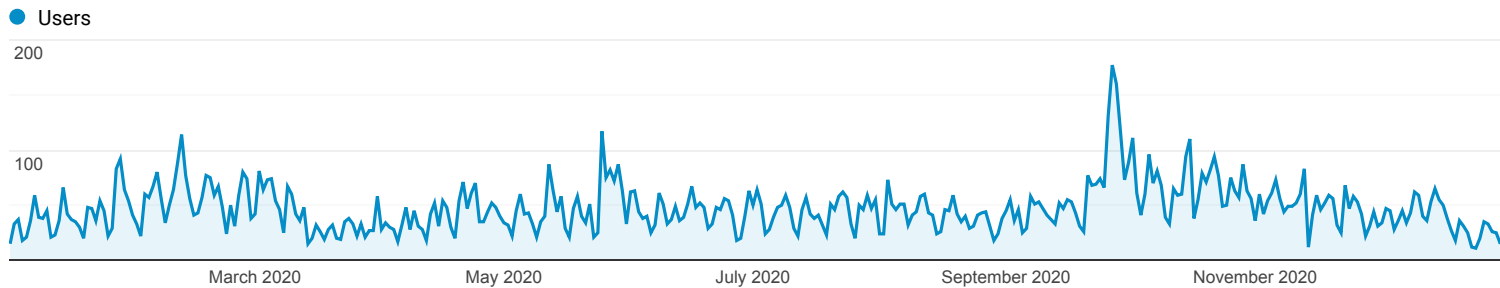

Audience Overview

All Users
100.00% Users

Jan 1, 2020 - Dec 31, 2020

Overview