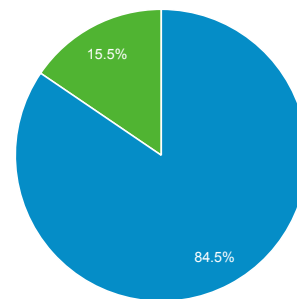

Users 8,400	New Users 8,260	Sessions 11,404
Number of Sessions per User 1.36	Pageviews 43,192	Pages / Session 3.79
Avg. Session Duration 00:02:03	Bounce Rate 44.44%	

■ New Visitor ■ Returning Visitor